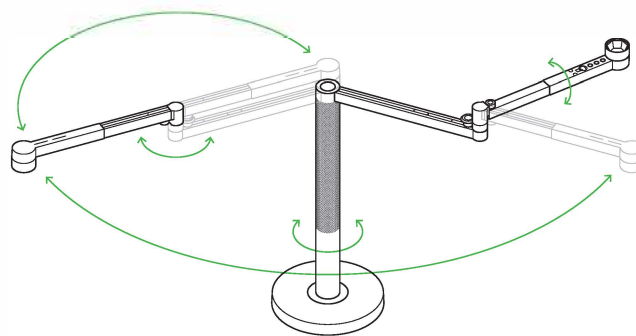

## TECHNICAL SPECIFICATION

FRONT ELEVATION

SIDE ELEVATION

---

**Dimensions with arm not extended**

Height 20.6" (523 mm) Width 7.9" (200 mm) Depth 16.3" (414 mm)

---

For further information please contact Dyson.