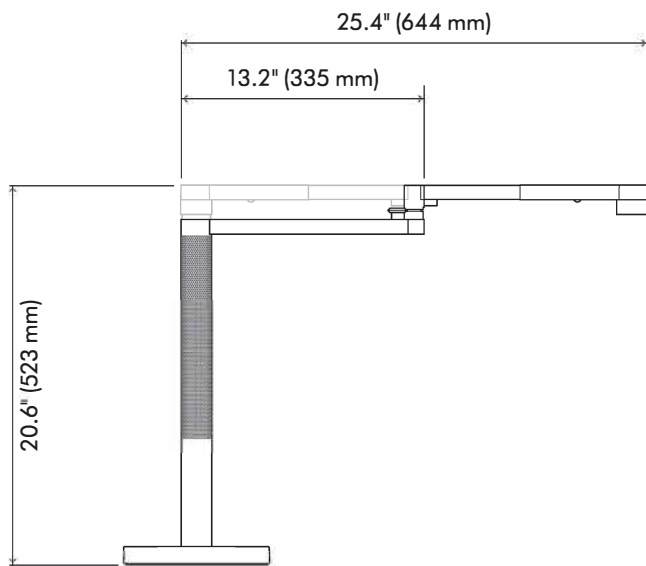

## TECHNICAL SPECIFICATION

FRONT ELEVATION

SIDE ELEVATION

---

**Dimensions with arm not extended**

Height 20.6" (523 mm) Width 7.9" (200 mm) Depth 16.3" (414 mm)

---

For further information please contact Dyson.