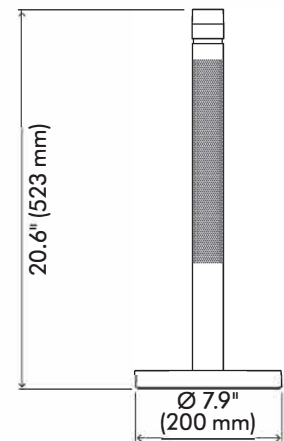

## TECHNICAL SPECIFICATION

FRONT ELEVATION

SIDE ELEVATION

---

**Dimensions with arm not extended**

Height 20.6" (523 mm) Width 7.9" (200 mm) Depth 16.3" (414 mm)

---

For further information please contact Dyson.

## Optical

Light source: LED

Light output: 850lm<sup>1</sup>

Light output ratio: 80%

Luminous efficacy: 70lm/w

LED life time: 181,000 hours<sup>2</sup>

Color temperature: Docked: 1800-3400k; Undocked: 2700-6500k

## Logistics

Net weight: 7.7lb (3.5kg)

Packaged weight: 12.9lb (5.85kg)

Packaged dimensions: 24.1" (613 mm) (L) x 17.3" (440 mm) (W) x 3.5" (91 mm) (H)